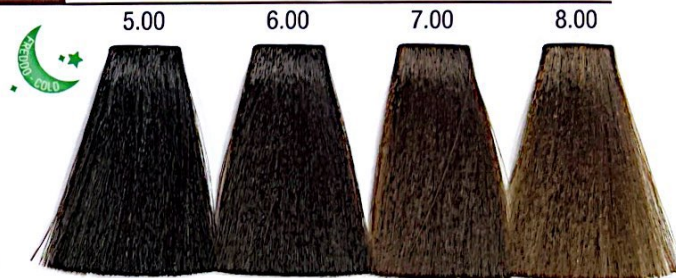

.0 Naturale - Natural

11.0

.nl Natural Light

.00 Naturale Intenso - Intense Natural

.1 Cenere - Ash

.11 Cenere Intenso - Intense Ash

.12 Rovere - Ash Brown

.18 Matte

.2 Beige

.36 Marrone - Brown

.30 Dorato Naturale - Natural Golden

.3 Dorato - Golden

.43 Rame Dorato - Copper Golden / .34 Dorato Rame - Golden Copper

.40 Rame Naturale - Copper Natural

.4 Rame - Copper

.44 Rame Intenso - Intense Copper

.5/.55 Rosso/Rosso Intenso - Red/Intense Red

.6 Mogano - Mahogany

.7 Viola - Violet

Superschiarente - Super High Lift

Mixing Ratio 1:2

the **SOUND**
of **TIMELESS**
BEAUTY

Booster / Modulater