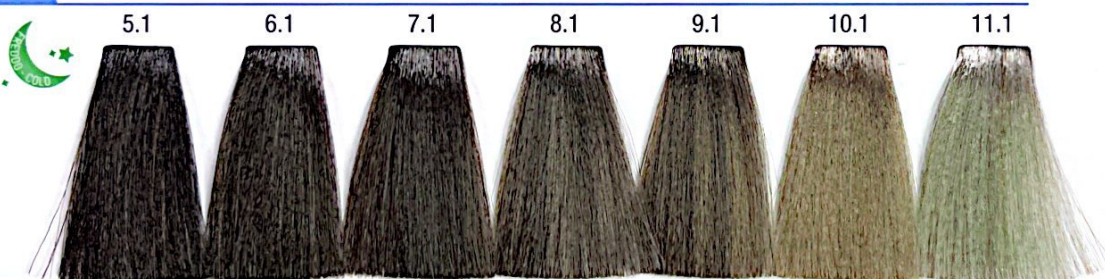

.0 Naturale - Natural

11.0

.nl Natural Light

.00 Naturale Intenso - Intense Natural

.1 Cenere - Ash

.11 Cenere Intenso - Intense Ash

.12 Rovere - Ash Brown

.18 Matte

.2 Beige

.36 Marrone - Brown

.30 Dorato Naturale - Natural Golden

.3 Dorato - Golden

.43 Rame Dorato - Copper Golden / .34 Dorato Rame - Golden Copper

.40 Rame Naturale - Copper Natural

.4 Rame - Copper

.44 Rame Intenso - Intense Copper

.5/.55 Rosso/Rosso Intenso - Red/Intense Red

.6 Mogano - Mahogany

.7 Viola - Violet

Superschiarente - Super High Lift

Mixing Ratio 1:2

the **SOUND**
of **TIMELESS**
BEAUTY

Booster / Modulater