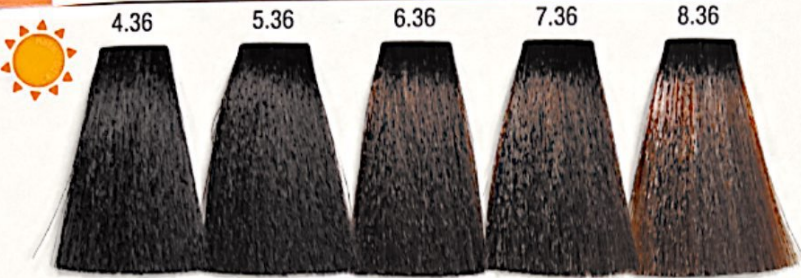

.0 Naturale - Natural

11.0

.nl Natural Light

.00 Naturale Intenso - Intense Natural

.1 Cenere - Ash

.11 Cenere Intenso - Intense Ash

.12 Rovere - Ash Brown

.18 Matte

.2 Beige

.36 Marrone - Brown

.30 Dorato Naturale - Natural Golden

.3 Dorato - Golden

.43 Rame Dorato - Copper Golden / .34 Dorato Rame - Golden Copper

.40 Rame Naturale - Copper Natural

.4 Rame - Copper

.44 Rame Intenso - Intense Copper

.5/.55 Rosso/Rosso Intenso - Red/Intense Red

.6 Mogano - Mahogany

.7 Viola - Violet

Superschiarente - Super High Lift

Mixing Ratio 1:2

the **SOUND**
of **TIMELESS**
BEAUTY

Booster / Modulater