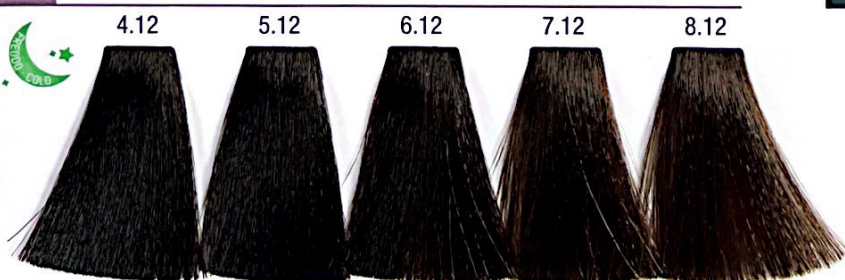

.0 Naturale - Natural

11.0

.nl Natural Light

.00 Naturale Intenso - Intense Natural

.1 Cenere - Ash

.11 Cenere Intenso - Intense Ash

.12 Rovere - Ash Brown

.18 Matte

.2 Beige

.36 Marrone - Brown

.30 Dorato Naturale - Natural Golden

.3 Dorato - Golden

.43 Rame Dorato - Copper Golden / .34 Dorato Rame - Golden Copper

.40 Rame Naturale - Copper Natural

.4 Rame - Copper

.44 Rame Intenso - Intense Copper

.5/.55 Rosso/Rosso Intenso - Red/Intense Red

.6 Mogano - Mahogany

.7 Viola - Violet

Superschiarente - Super High Lift

Mixing Ratio 1:2

the **SOUND**
of **TIMELESS**
BEAUTY

Booster / Modulater