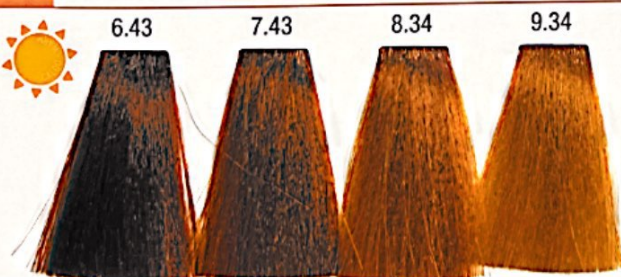

.0 Naturale - Natural

11.0

.nl Natural Light

.00 Naturale Intenso - Intense Natural

.1 Cenere - Ash

.11 Cenere Intenso - Intense Ash

.12 Rovere - Ash Brown

.18 Matte

.2 Beige

.36 Marrone - Brown

.30 Dorato Naturale - Natural Golden

.3 Dorato - Golden

.43 Rame Dorato - Copper Golden / .34 Dorato Rame - Golden Copper

.40 Rame Naturale - Copper Natural

.4 Rame - Copper

.44 Rame Intenso - Intense Copper

.5/.55 Rosso/Rosso Intenso - Red/Intense Red

.6 Mogano - Mahogany

.7 Viola - Violet

Superschiarente - Super High Lift

Mixing Ratio 1:2

the **SOUND**
of **TIMELESS**
BEAUTY

Booster / Modulater