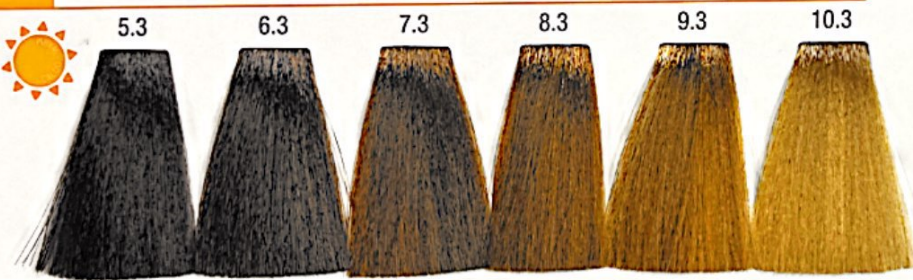

.0 Naturale - Natural

11.0

.nl Natural Light

.00 Naturale Intenso - Intense Natural

.1 Cenere - Ash

.11 Cenere Intenso - Intense Ash

.12 Rovere - Ash Brown

.18 Matte

.2 Beige

.36 Marrone - Brown

.30 Dorato Naturale - Natural Golden

.3 Dorato - Golden

.43 Rame Dorato - Copper Golden / .34 Dorato Rame - Golden Copper

.40 Rame Naturale - Copper Natural

.4 Rame - Copper

.44 Rame Intenso - Intense Copper

.5/.55 Rosso/Rosso Intenso - Red/Intense Red

.6 Mogano - Mahogany

.7 Viola - Violet

Superschiarente - Super High Lift

Mixing Ratio 1:2

the **SOUND**
of **TIMELESS**
BEAUTY

Booster / Modulater