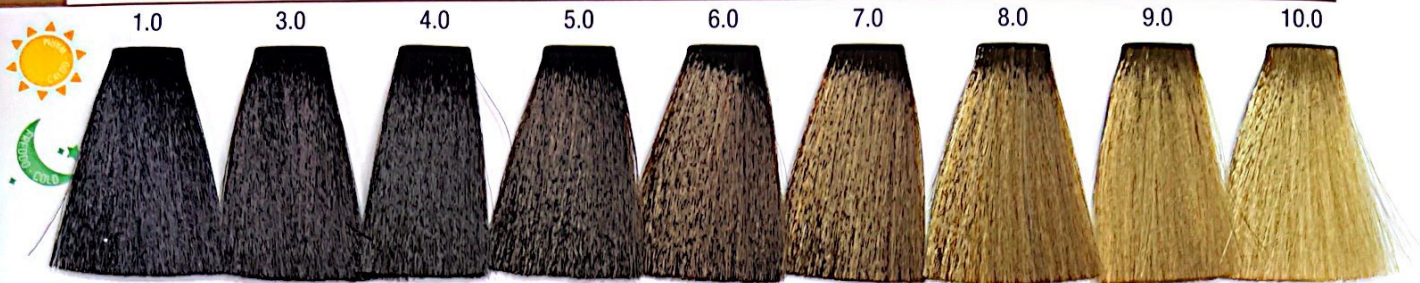

.0 Naturale - Natural

11.0

.nl Natural Light

.00 Naturale Intenso - Intense Natural

.1 Cenere - Ash

.11 Cenere Intenso - Intense Ash

.12 Rovere - Ash Brown

.18 Matte

.2 Beige

.36 Marrone - Brown

.30 Dorato Naturale - Natural Golden

.3 Dorato - Golden

.43 Rame Dorato - Copper Golden / .34 Dorato Rame - Golden Copper

.40 Rame Naturale - Copper Natural

.4 Rame - Copper

.44 Rame Intenso - Intense Copper

.5/.55 Rosso/Rosso Intenso - Red/Intense Red

.6 Mogano - Mahogany

.7 Viola - Violet

Superschiarente - Super High Lift

Mixing Ratio 1:2

the **SOUND**
of **TIMELESS**
BEAUTY

Booster / Modulater