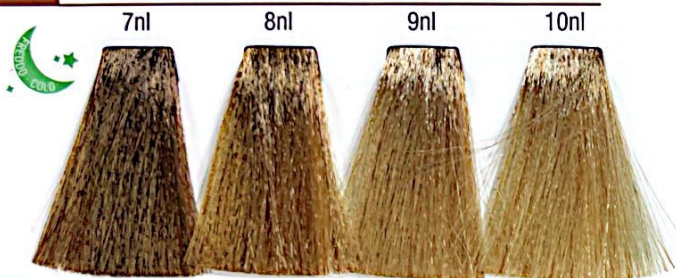

.0 Naturale - Natural

11.0

.nl Natural Light

.00 Naturale Intenso - Intense Natural

.1 Cenere - Ash

.11 Cenere Intenso - Intense Ash

.12 Rovere - Ash Brown

.18 Matte

.2 Beige

.36 Marrone - Brown

.30 Dorato Naturale - Natural Golden

.3 Dorato - Golden

.43 Rame Dorato - Copper Golden / .34 Dorato Rame - Golden Copper

.40 Rame Naturale - Copper Natural

.4 Rame - Copper

.44 Rame Intenso - Intense Copper

.5/.55 Rosso/Rosso Intenso - Red/Intense Red

.6 Mogano - Mahogany

.7 Viola - Violet

Superschiarente - Super High Lift

Mixing Ratio 1:2

the **SOUND**
of **TIMELESS**
BEAUTY

Booster / Modulater