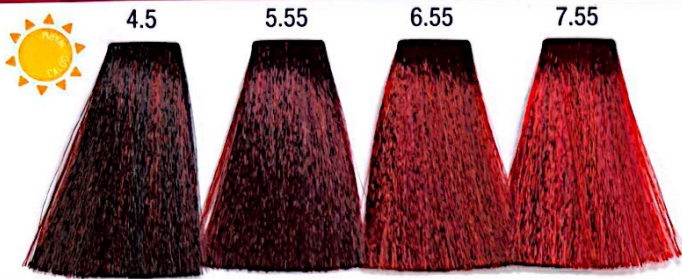

.0 Naturale - Natural

11.0

.nl Natural Light

.00 Naturale Intenso - Intense Natural

.1 Cenere - Ash

.11 Cenere Intenso - Intense Ash

.12 Rovere - Ash Brown

.18 Matte

.2 Beige

.36 Marrone - Brown

.30 Dorato Naturale - Natural Golden

.3 Dorato - Golden

.43 Rame Dorato - Copper Golden / .34 Dorato Rame - Golden Copper

.40 Rame Naturale - Copper Natural

.4 Rame - Copper

.44 Rame Intenso - Intense Copper

.5/.55 Rosso/Rosso Intenso - Red/Intense Red

.6 Mogano - Mahogany

.7 Viola - Violet

Superschiarente - Super High Lift

Mixing Ratio 1:2

the **SOUND**
of **TIMELESS**
BEAUTY

Booster / Modulater