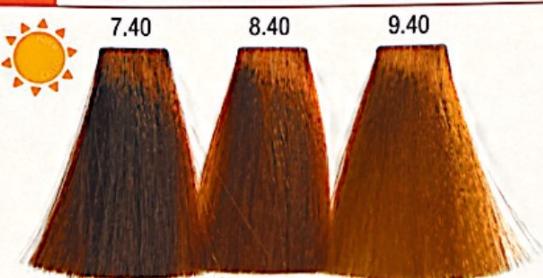

.0 Naturale - Natural

11.0

.nl Natural Light

.00 Naturale Intenso - Intense Natural

.1 Cenere - Ash

.11 Cenere Intenso - Intense Ash

.12 Rovere - Ash Brown

.18 Matte

.2 Beige

.36 Marrone - Brown

.30 Dorato Naturale - Natural Golden

.3 Dorato - Golden

.43 Rame Dorato - Copper Golden / .34 Dorato Rame - Golden Copper

.40 Rame Naturale - Copper Natural

.4 Rame - Copper

.44 Rame Intenso - Intense Copper

.5/.55 Rosso/Rosso Intenso - Red/Intense Red

.6 Mogano - Mahogany

.7 Viola - Violet

Superschiarente - Super High Lift

Mixing Ratio 1:2

the **SOUND**
of **TIMELESS**
BEAUTY

Booster / Modulater